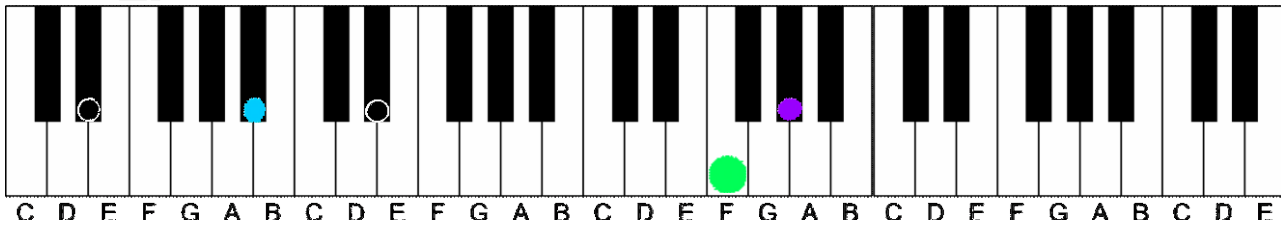

The “Sail On” Rhythm Pattern Instructional Guide

The chords and keys of music are presented with tones that are used in the voicings of the rhythm. Visit <https://www.learncolorpiano.com/the-sail-on-rhythm-pattern-video-tutorial/> to view the rhythm pattern tutorial. This rhythm pattern starts out in key of D flat Major. Each tone in the key is represented by these 7 different colors.

Key of D flat Major

D^b

The following chords are used in the key of D flat Major for the rhythm pattern. They are played in different voicings, so refer to the video for the specifics on playing the rhythm.

D^b

D^b

D^b

The "Sail On" Rhythm Pattern Page 2

E^bm

E^bm

Key of C Major (variation)

C

This progression may repeat after the last chord. The video also demonstrates the rhythm pattern in the key of F Major. The structure is the same and can be played in any key.

The Color Score Visual Chord Learning System is the fastest and easiest way for you to learn how to sound like a pro at your piano or keyboard. Guaranteed. Find out more at <https://learncolorpiano.com/color-score>