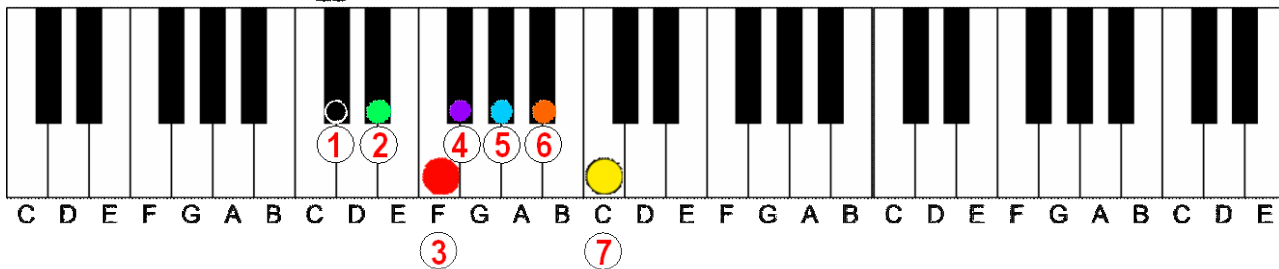

The “Sail On” Rhythm Pattern Instructional Guide

The chords and keys of music are presented with tones that are used in the voicings of the rhythm. Visit <https://www.learncolorpiano.com/the-sail-on-rhythm-pattern-video-tutorial/> to view the rhythm pattern tutorial. This rhythm pattern starts out in key of D flat Major. Each tone in the key is represented by these 7 different colors.

Key of D flat Major

D^b

The following chords are used in the key of D flat Major for the rhythm pattern. They are played in different voicings, so refer to the video for the specifics on playing the rhythm.

D^b

D^b

D^b

The "Sail On" Rhythm Pattern Page 2

E^bm

E^bm

Key of C Major (variation)

C

This progression may repeat after the last chord. The video also demonstrates the rhythm pattern in the key of F Major. The structure is the same and can be played in any key.

The Color Score Visual Chord Learning System is the fastest and easiest way for you to learn how to sound like a pro at your piano or keyboard. Guaranteed. Find out more at <https://learncolorpiano.com/color-score>