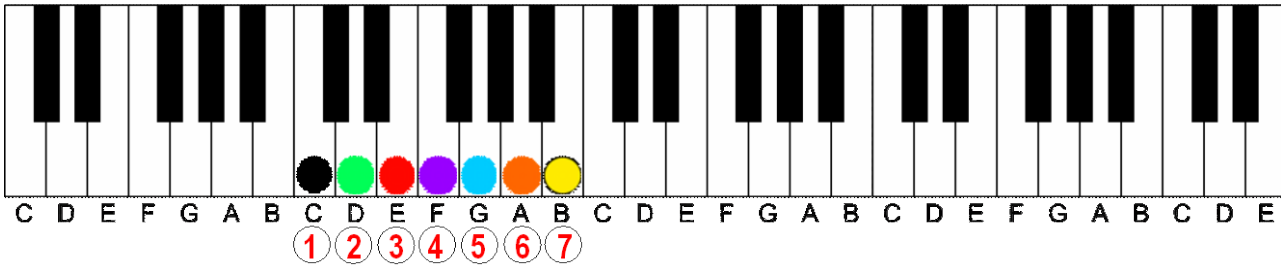

The “Sail On” Rhythm Pattern Instructional Guide

The chords and keys of music are presented with tones that are used in the voicings of the rhythm. Visit <https://www.learncolorpiano.com/the-sail-on-rhythm-pattern-video-tutorial/> to view the rhythm pattern tutorial. This rhythm pattern starts out in key of D flat Major. Each tone in the key is represented by these 7 different colors.

Key of D flat Major

D^b

The following chords are used in the key of D flat Major for the rhythm pattern. They are played in different voicings, so refer to the video for the specifics on playing the rhythm.

D^b

D^b

D^b

The "Sail On" Rhythm Pattern Page 2

E^bm

E^bm

Key of C Major (variation)

C

This progression may repeat after the last chord. The video also demonstrates the rhythm pattern in the key of F Major. The structure is the same and can be played in any key.

The Color Score Visual Chord Learning System is the fastest and easiest way for you to learn how to sound like a pro at your piano or keyboard. Guaranteed. Find out more at <https://learncolorpiano.com/color-score>