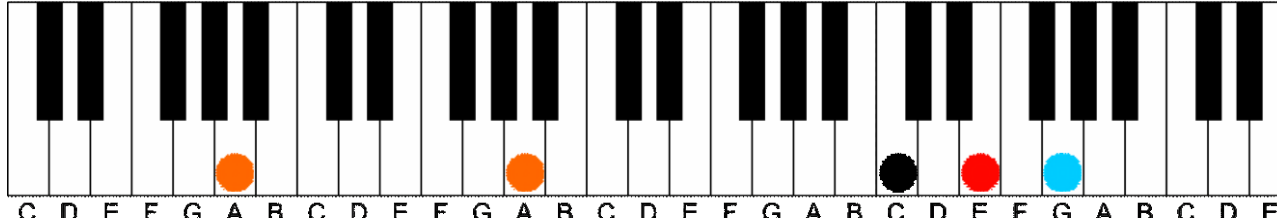

G

C/A

The "Sail On" Rhythm Pattern Page 3

D7

D7

F/G

This progression may repeat after the last chord. The video also demonstrates the rhythm pattern in the key of F Major. The structure is the same and can be played in any key.

The Color Score Visual Chord Learning System is the fastest and easiest way for you to learn how to sound like a pro at your piano or keyboard. Guaranteed. Find out more at <https://learncolorpiano.com/color-score>