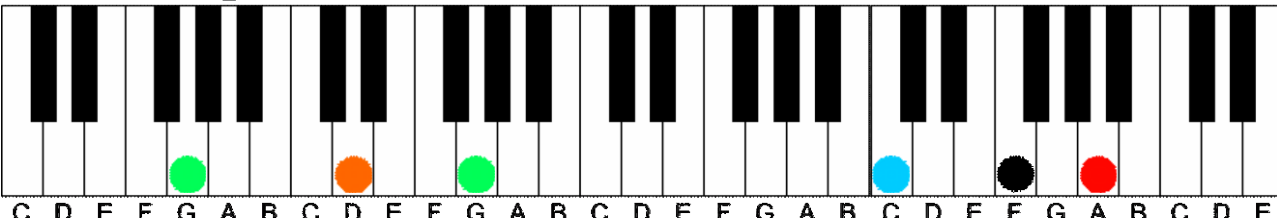

The “Sail On” Rhythm Pattern Instructional Guide

The chords and keys of music are presented with tones that are used in the voicings of the rhythm. Visit <https://www.learncolorpiano.com/the-sail-on-rhythm-pattern-video-tutorial/> to view the rhythm pattern tutorial. This rhythm pattern starts out in key of D flat Major. Each tone in the key is represented by these 7 different colors.

Key of D flat Major

D^b

The following chords are used in the key of D flat Major for the rhythm pattern. They are played in different voicings, so refer to the video for the specifics on playing the rhythm.

D^b

D^b

D^b

The "Sail On" Rhythm Pattern Page 2

E^bm

E^bm

Key of C Major (variation)

C

This progression may repeat after the last chord. The video also demonstrates the rhythm pattern in the key of F Major. The structure is the same and can be played in any key.

The Color Score Visual Chord Learning System is the fastest and easiest way for you to learn how to sound like a pro at your piano or keyboard. Guaranteed. Find out more at <https://learncolorpiano.com/color-score>