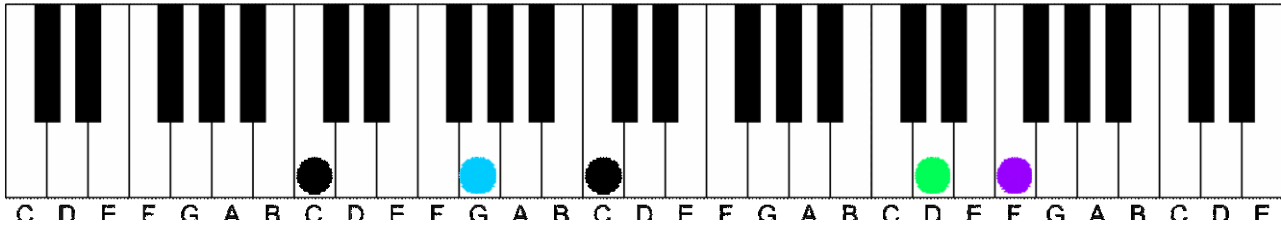

The "Sail On" Rhythm Pattern Page 2

E^bm

E^bm

Key of C Major (variation)

C

C

C