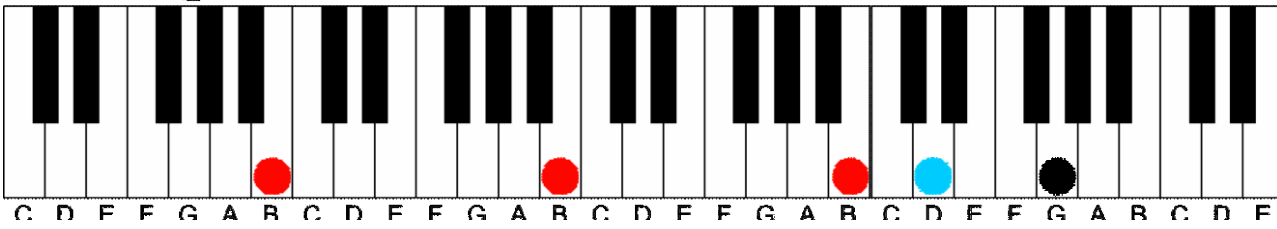

G

C/A

The "Sail On" Rhythm Pattern Page 3

D7

D7

F/G

This progression may repeat after the last chord. The video also demonstrates the rhythm pattern in the key of F Major. The structure is the same and can be played in any key.

The Color Score Visual Chord Learning System is the fastest and easiest way for you to learn how to sound like a pro at your piano or keyboard. Guaranteed. Find out more at <https://learncolorpiano.com/color-score>