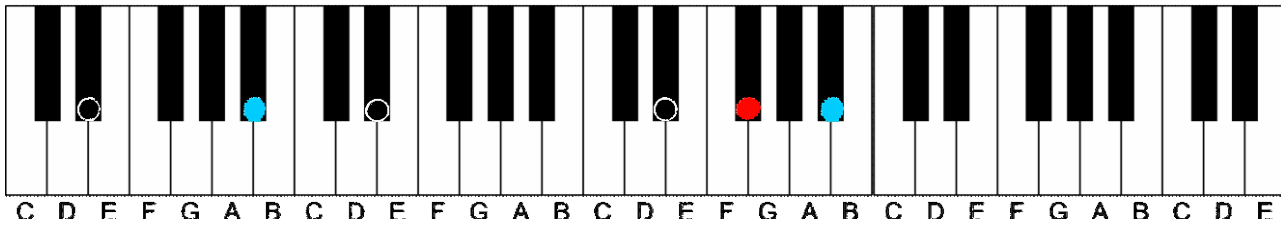

The “Sail On” Rhythm Pattern Instructional Guide

The chords and keys of music are presented with tones that are used in the voicings of the rhythm. Visit <https://www.learncolorpiano.com/the-sail-on-rhythm-pattern-video-tutorial/> to view the rhythm pattern tutorial. This rhythm pattern starts out in key of D flat Major. Each tone in the key is represented by these 7 different colors.

Key of D flat Major

D^b

The following chords are used in the key of D flat Major for the rhythm pattern. They are played in different voicings, so refer to the video for the specifics on playing the rhythm.

D^b

D^b

D^b

The "Sail On" Rhythm Pattern Page 2

E^bm

E^bm

Key of C Major (variation)

C

This progression may repeat after the last chord. The video also demonstrates the rhythm pattern in the key of F Major. The structure is the same and can be played in any key.

The Color Score Visual Chord Learning System is the fastest and easiest way for you to learn how to sound like a pro at your piano or keyboard. Guaranteed. Find out more at <https://learncolorpiano.com/color-score>