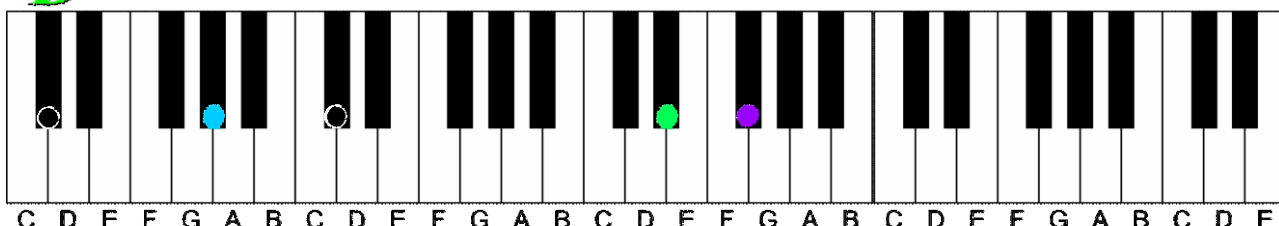

The “Sail On” Rhythm Pattern Instructional Guide

The chords and keys of music are presented with tones that are used in the voicings of the rhythm. Visit <https://www.learncolorpiano.com/the-sail-on-rhythm-pattern-video-tutorial/> to view the rhythm pattern tutorial. This rhythm pattern starts out in key of D flat Major. Each tone in the key is represented by these 7 different colors.

Key of D flat Major

D^b

The following chords are used in the key of D flat Major for the rhythm pattern. They are played in different voicings, so refer to the video for the specifics on playing the rhythm.

D^b

D^b

D^b

The "Sail On" Rhythm Pattern Page 2

E^bm

E^bm

Key of C Major (variation)

C

This progression may repeat after the last chord. The video also demonstrates the rhythm pattern in the key of F Major. The structure is the same and can be played in any key.

The Color Score Visual Chord Learning System is the fastest and easiest way for you to learn how to sound like a pro at your piano or keyboard. Guaranteed. Find out more at <https://learncolorpiano.com/color-score>