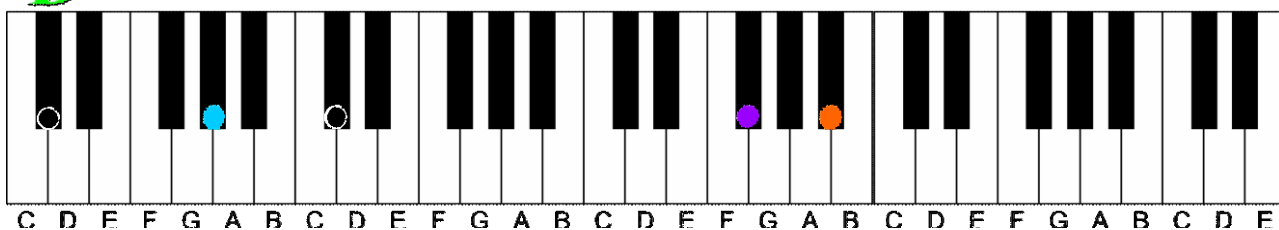

The “Sail On” Rhythm Pattern Instructional Guide

The chords and keys of music are presented with tones that are used in the voicings of the rhythm. Visit <https://www.learncolorpiano.com/the-sail-on-rhythm-pattern-video-tutorial/> to view the rhythm pattern tutorial. This rhythm pattern starts out in key of D flat Major. Each tone in the key is represented by these 7 different colors.

Key of D flat Major

D^b

The following chords are used in the key of D flat Major for the rhythm pattern. They are played in different voicings, so refer to the video for the specifics on playing the rhythm.

D^b

D^b

D^b

The "Sail On" Rhythm Pattern Page 2

E^bm

E^bm

Key of C Major (variation)

C

This progression may repeat after the last chord. The video also demonstrates the rhythm pattern in the key of F Major. The structure is the same and can be played in any key.

The Color Score Visual Chord Learning System is the fastest and easiest way for you to learn how to sound like a pro at your piano or keyboard. Guaranteed. Find out more at <https://learncolorpiano.com/color-score>