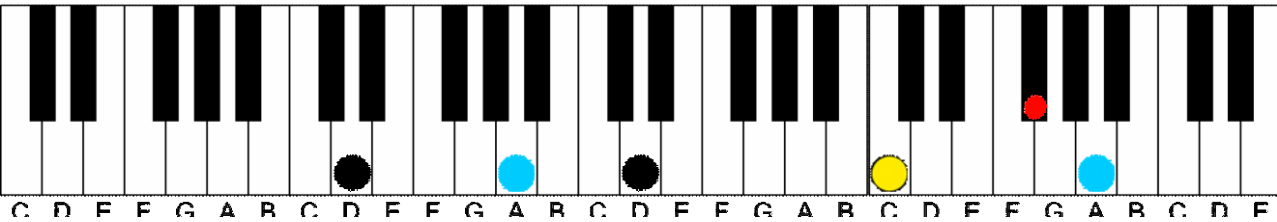

The "Sail On" Rhythm Pattern Page 3

D7