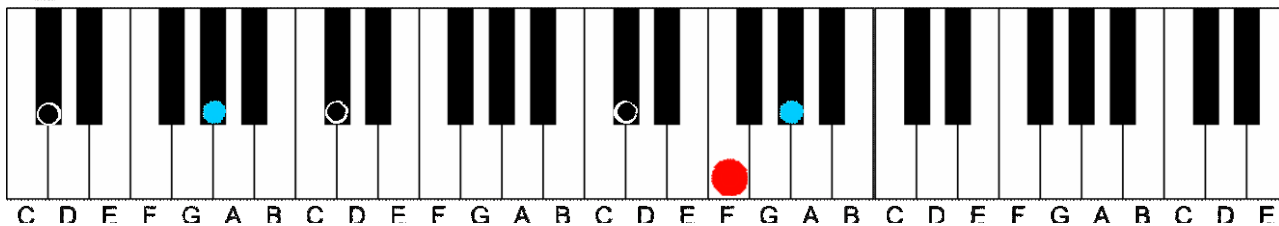

The “Sail On” Rhythm Pattern Instructional Guide

The chords and keys of music are presented with tones that are used in the voicings of the rhythm. Visit <https://www.learncolorpiano.com/the-sail-on-rhythm-pattern-video-tutorial/> to view the rhythm pattern tutorial. This rhythm pattern starts out in key of D flat Major. Each tone in the key is represented by these 7 different colors.

Key of D flat Major

D^b

The following chords are used in the key of D flat Major for the rhythm pattern. They are played in different voicings, so refer to the video for the specifics on playing the rhythm.

D^b

D^b

D^b

The "Sail On" Rhythm Pattern Page 2

E^bm

E^bm

Key of C Major (variation)

C

This progression may repeat after the last chord. The video also demonstrates the rhythm pattern in the key of F Major. The structure is the same and can be played in any key.

The Color Score Visual Chord Learning System is the fastest and easiest way for you to learn how to sound like a pro at your piano or keyboard. Guaranteed. Find out more at <https://learncolorpiano.com/color-score>