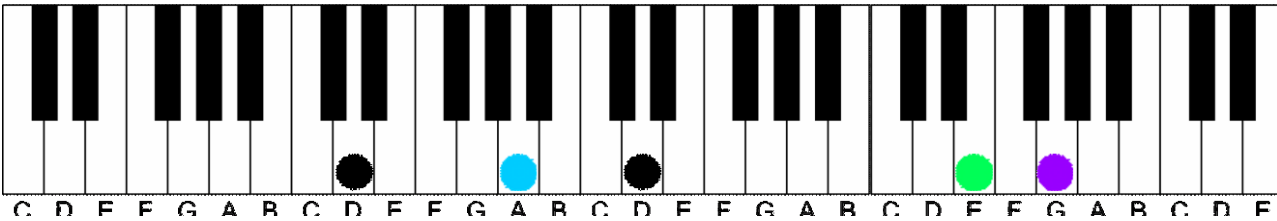

G

C/A

The "Sail On" Rhythm Pattern Page 3

D7

D7

F/G

This progression may repeat after the last chord. The video also demonstrates the rhythm pattern in the key of F Major. The structure is the same and can be played in any key.

The Color Score Visual Chord Learning System is the fastest and easiest way for you to learn how to sound like a pro at your piano or keyboard. Guaranteed. Find out more at <https://learncolorpiano.com/color-score>