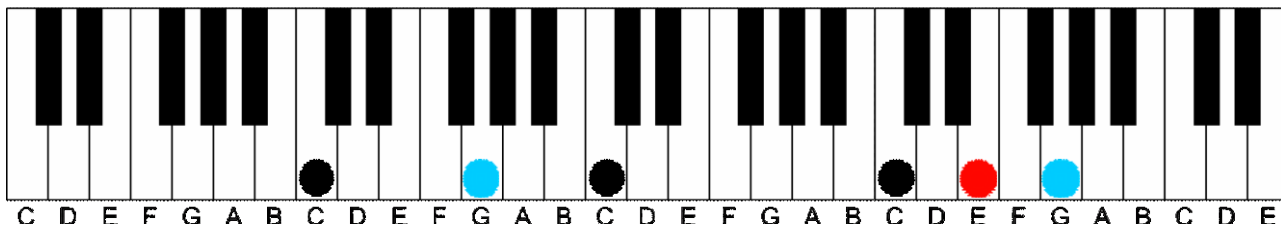

The "Sail On" Rhythm Pattern Page 2

E^bm

E^bm

Key of C Major (variation)

C

C

C